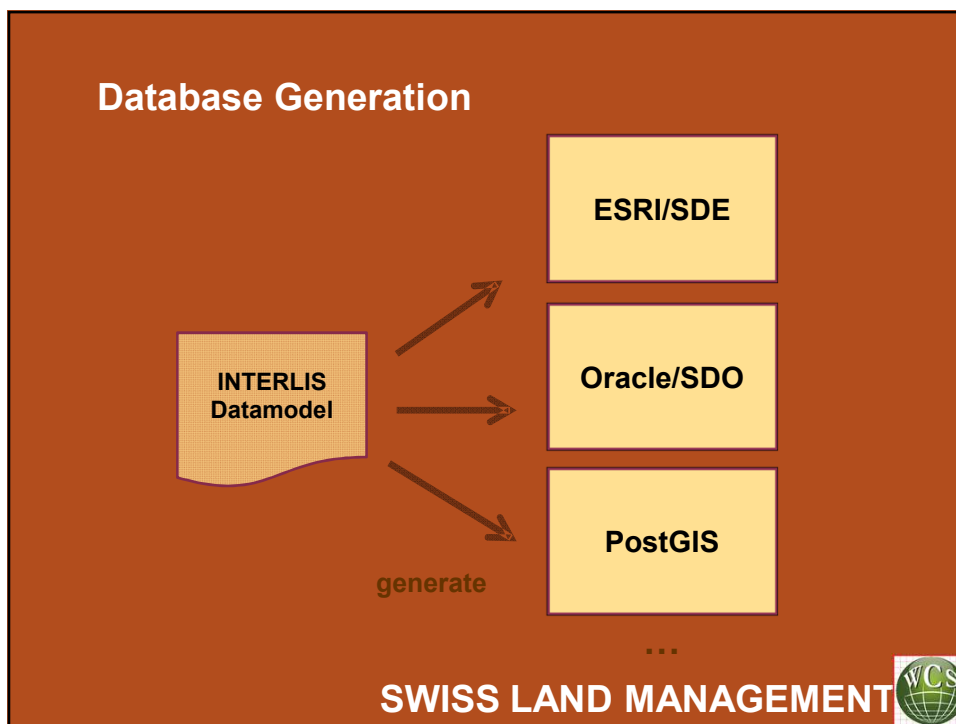

see also www.interlis.ch for more information

SWISS LAND MANAGEMENT

Automated Quality Control

SWISS LAND MANAGEMENT

Conclusion

- ✓ INTERLIS allows us to share standardized data models in multi vendor environments
- ✓ Automatic quality control of data becomes possible as the transfer format is directly derived from the data model
- ✓ In complex NSDI environments a common data modeling / data integration concept is key to success

SWISS LAND MANAGEMENT

A photograph of a man in a dark suit standing in a field of tall, golden-brown grass, holding a white document. The background shows rolling hills under a cloudy sky.

**SWISS LAND
MANAGEMENT**

The logo for Swiss Land Management, consisting of a white square with a circular arrangement of red and yellow dots.

Thank you for your attention ...

**Michael Germann, Member
SWISS LAND MANAGEMENT
FOUNDATION**
michael.germann@infogrips.ch
infoGrips GmbH, Engineering & Consulting