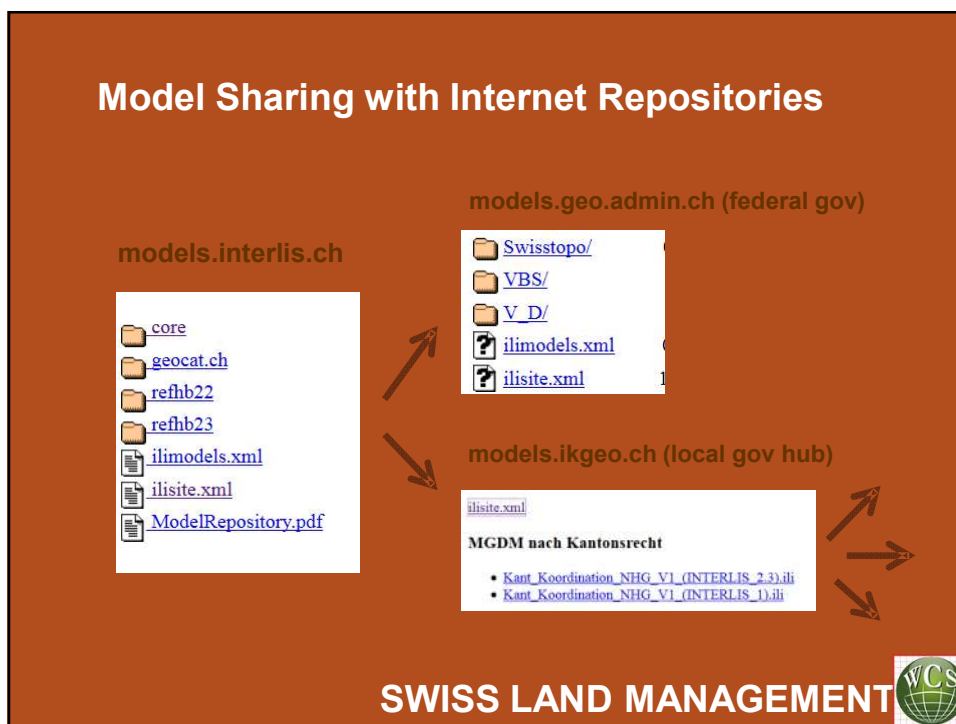

see also www.interlis.ch for more information

SWISS LAND MANAGEMENT

Automated Quality Control

SWISS LAND MANAGEMENT

Conclusion

- ✓ INTERLIS allows us to share standardized data models in multi vendor environments
- ✓ Automatic quality control of data becomes possible as the transfer format is directly derived from the data model
- ✓ In complex NSDI environments a common data modeling / data integration concept is key to success

SWISS LAND MANAGEMENT

A photograph of a man in a dark suit standing in a field of tall, golden-brown grass, holding a white document. The background shows rolling hills under a cloudy sky.

**SWISS LAND
MANAGEMENT**

The logo for Swiss Land Management, consisting of a white square with a circular arrangement of red and yellow dots.

Thank you for your attention ...

**Michael Germann, Member
SWISS LAND MANAGEMENT
FOUNDATION**
michael.germann@infogrips.ch
infoGrips GmbH, Engineering & Consulting