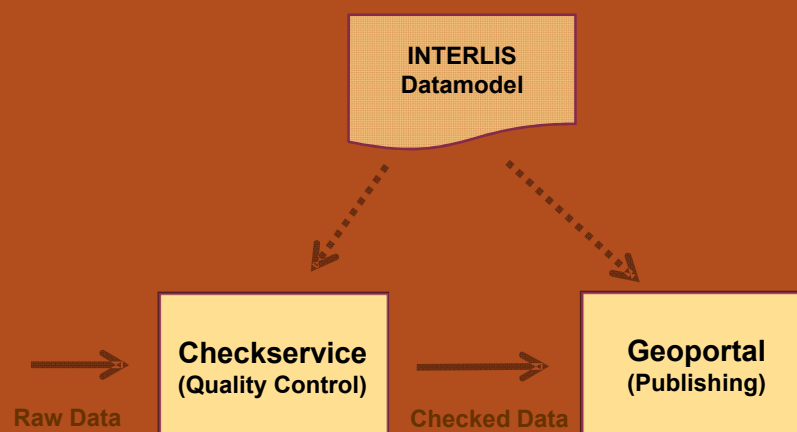

Compatible with the relevant international Standards (UML, XML).

SWISS LAND MANAGEMENT

Available Software Tools for INTERLIS

Compiler	Tests the syntactic correctness of INTERLIS models (free).
Checker	Validates XML data sets against a model (free & commercial).
Other	DB-Generator, Translators, UML-Editor, etc. (free & commercial).

see also www.interlis.ch for more information

SWISS LAND MANAGEMENT

Automated Quality Control

SWISS LAND MANAGEMENT

Conclusion

- ✓ INTERLIS allows us to share standardized data models in multi vendor environments
- ✓ Automatic quality control of data becomes possible as the transfer format is directly derived from the data model
- ✓ In complex NSDI environments a common data modeling / data integration concept is key to success